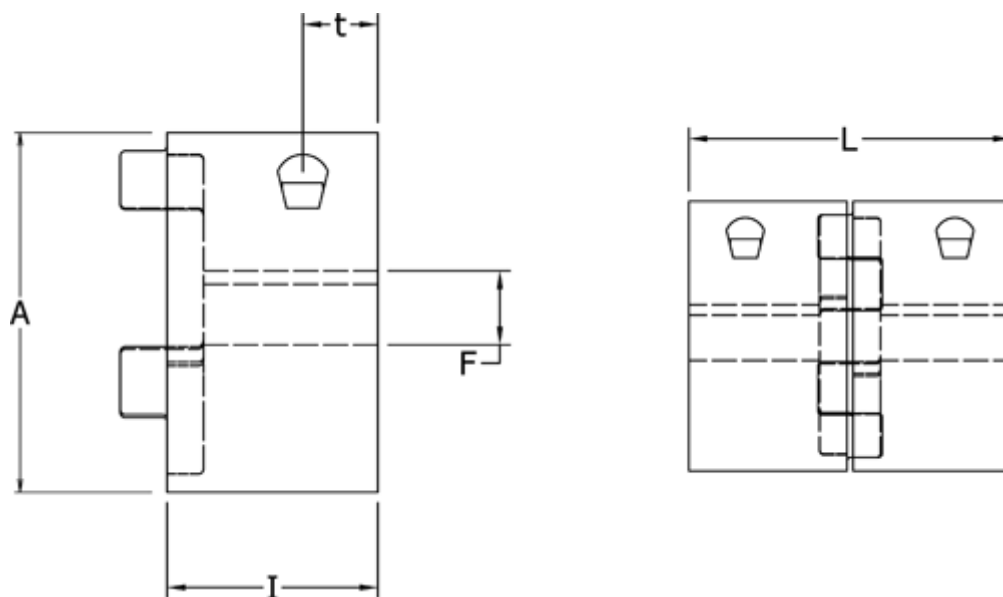

Data Sheet

Article number: 3335009M005

Description: Clamping Hub Klonex ES9
ALU Aluminium, Bore 5H7 mm

Measures

A = 20

F = 5

I = 10

L = 30